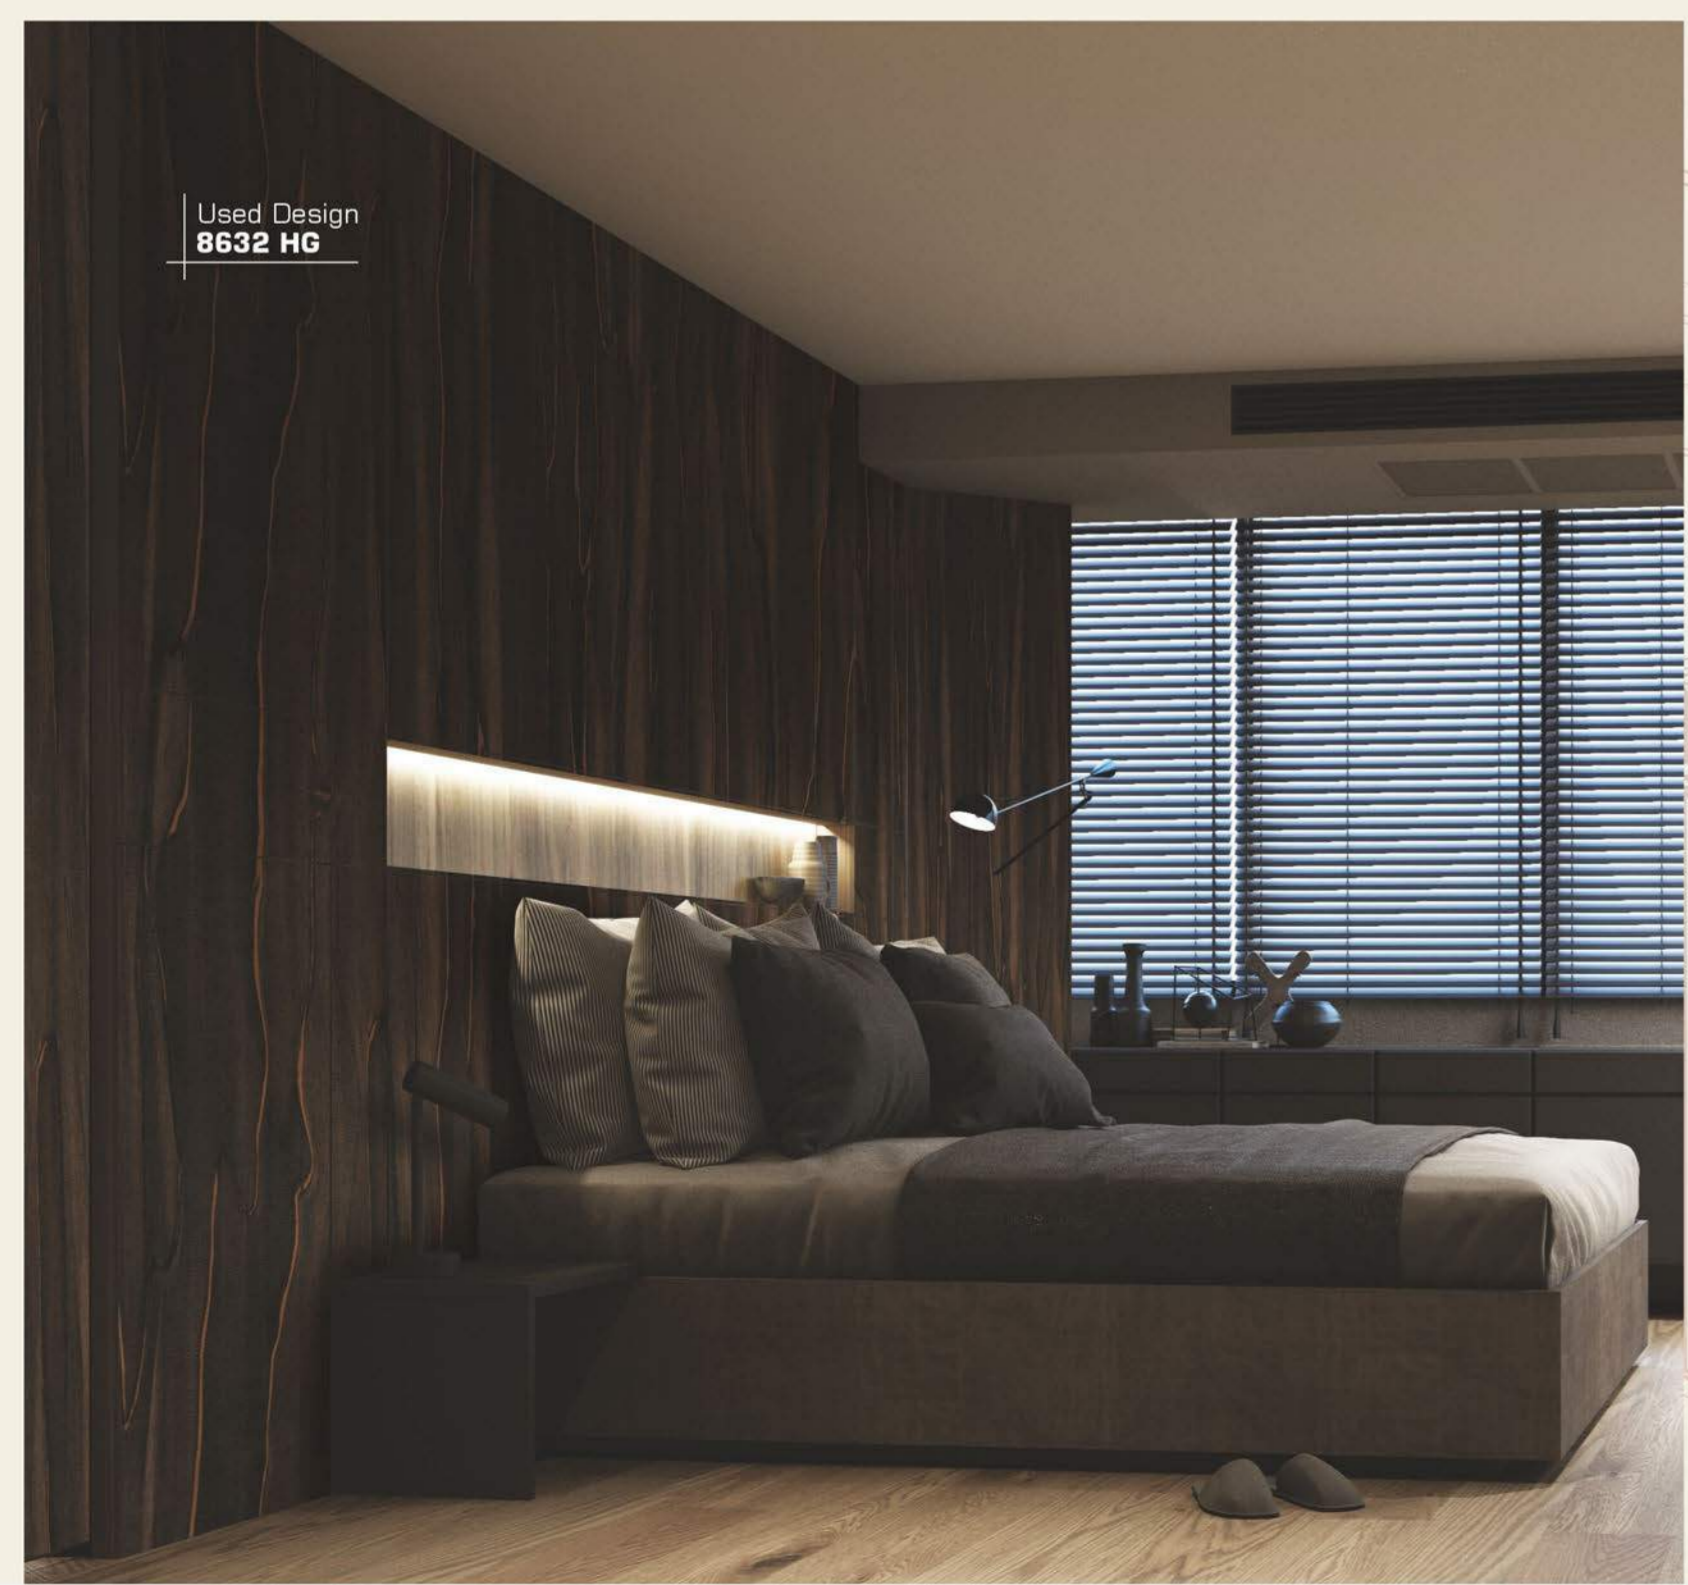

8632 HG
Golden Forest Walnut